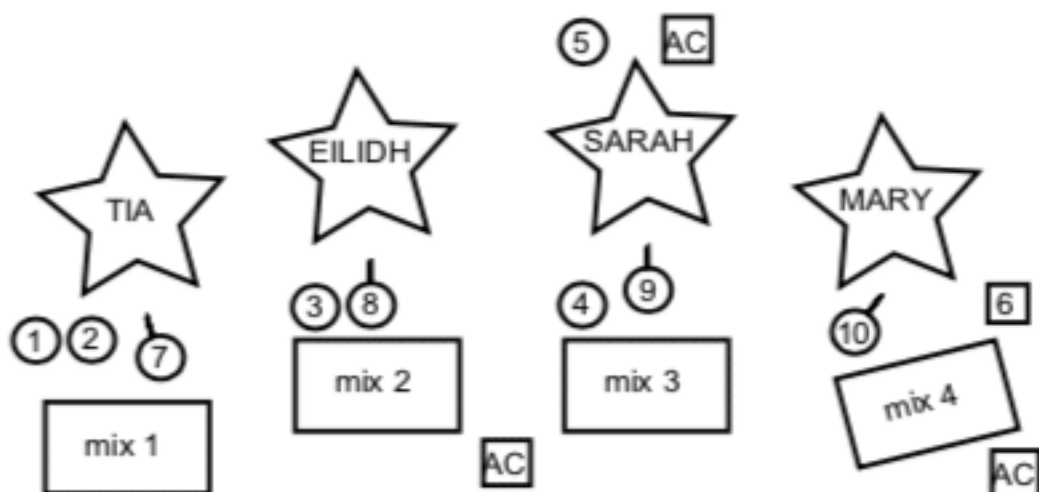

THE POOZIES

Stageplot and input list June 2009

1. Bass Drum - xlr
2. Gtr - xlr
3. Eilidh's Fiddle - xlr
4. Sarah's Fiddle - xlr
5. Banjo - xlr
6. Harp - DI
7. Tia's Vocal - SM58 (Tall boom stand)
8. Eilidh's Vocal - SM58 (Tall boom stand)
9. Sarah's Vocal - SM58 (Tall boom stand)
10. Mary's Vocal - SM58 (Tall boom stand)

AC = 13A power socket

○ = xlr input

□ = DI box

○ = Mic on stand